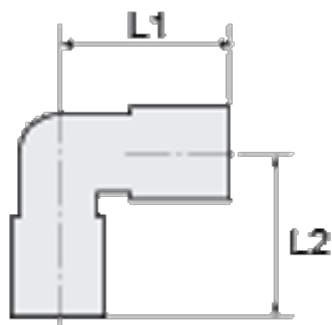

Article number: 58648012ES

Description: Stainless steel, angle 48.012 ES, Ø12/ Ø12

Measures

L1 = 22

L2 = 20